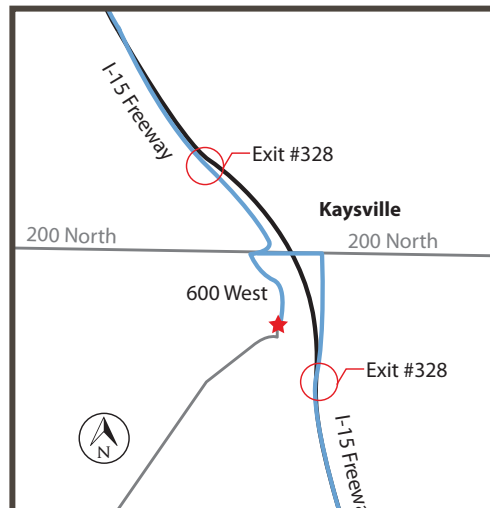

SHOP & SHOWROOMS

Showroom Hours: M-F 9am-5pm
Saturday 9am-1pm (appointment preferred)

TREMONTON

905 North 2000 West
435-257-7882

SHOP/SHOWROOM:

- I-15 Freeway - take exit #381
- Go west
- Go south on 2000 W.
- First Driveway on right

KAYSVILLE

30 North 600 West
801-660-1294

SHOWROOM:

- I-15 Freeway - take exit #328
- Go West
- Go South on 600 W. (at Diamond Rental)
- Pass Park N Ride & CNG Gas Station
- On left (east) side of road
- Same lot at Chanshare Farms