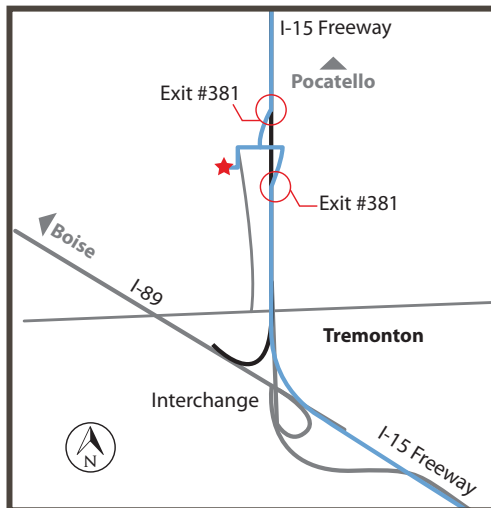

SHOP & SHOWROOMS

Showroom Hours: M-F 9am-5pm
Saturday 9am-1pm (appointment preferred)

TREMONTON

905 North 2000 West
435-257-7882

SHOP/SHOWROOM:

- I-15 Freeway - take exit #381
- Go west
- Go south on 2000 W.
- First Driveway on right

KAYSVILLE

30 North 600 West
801-660-1294

SHOWROOM:

- I-15 Freeway - take exit #328
- Go West
- Go South on 600 W. (at Diamond Rental)
- Pass Park N Ride & CNG Gas Station
- On left (east) side of road
- Same lot at Chanshare Farms